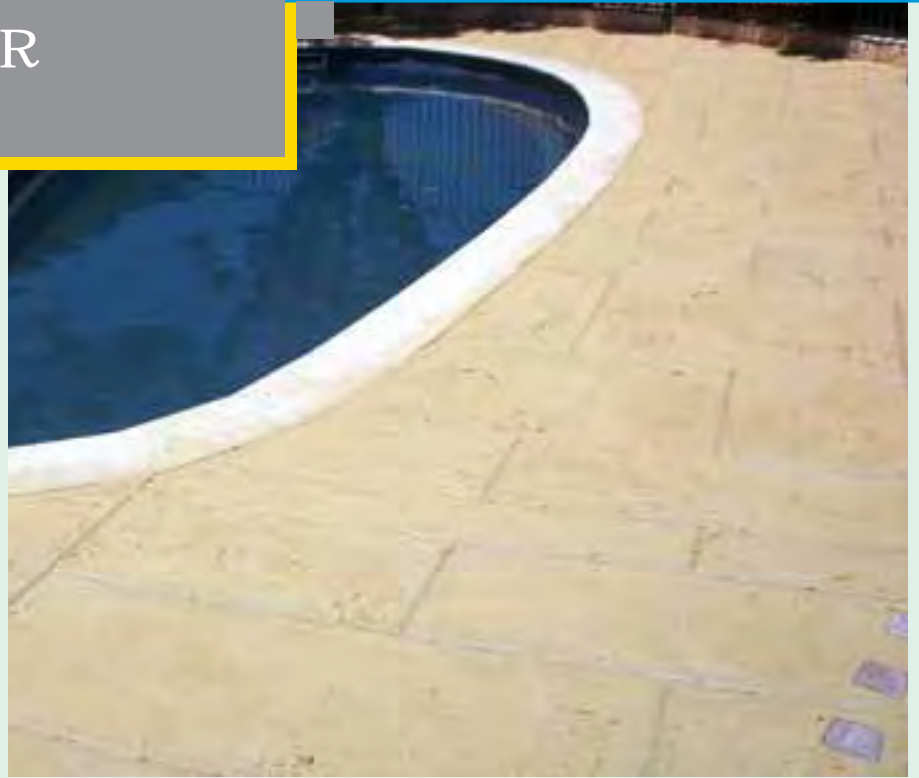

TYFO® RR Limestone

TYFO® RR Limestone is a Long Lasting Selection of unique aggregates, sand and special acrylic binders which can be used to create real stone finishes on floors, walls, timber or any desired surface.

Different effects and finishes can be created with just a little bit of imagination. Have a makeover for your old wall, pool surrounds, pathway or driveway from grey concrete to TYFO® RR Limestone with coloured looks or patterned finishes.