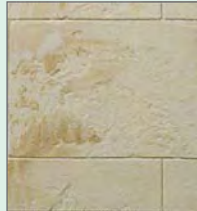

Sydney White Sandstone

Natural Sandstone

Desert Gold Sandstone

**STANDARD
TYFO® RR
(TYPE S)**

*Limestone Butt Joint
Blockwall*

Terracotta Tile

*Sydney White
Sandstone Tile*

*Natural Sandstone
Random Rock*

*Desert Gold Sandstone
Random Rock*

**STANDARD
TYFO® RR
(TYPE S)**

*Artistic Limestone
with Gold Highlights*

*Artistic Whitewashed
Terracotta Tile*

*Artistic Sydney White
Sandstone*

*Artistic Natural
Random Rock Sandstone*