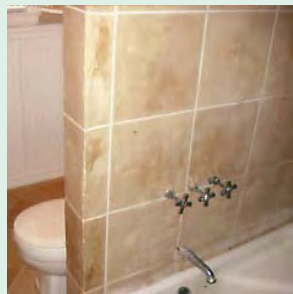

TYFO® RR

New Architecture in Concrete

‘Open A Whole New World of Possibilities.’

Aesthetic, well designed surroundings undoubtedly make a favourable impression on visitors to areas such as shopping centres, hotels, airport terminals, showrooms and retail outlets. One of the most effective ways of transforming even the most mundane of buildings into a highly attractive, welcoming environment is to install a decorative wall and flooring system. Not only will it bring quality and prestige to the structure, it will also offer maximum return on your investment by