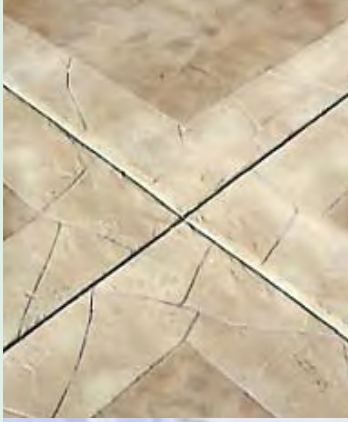

Practically the TYFO® RR is quick and easy to install and as it is flexible and can be applied to multiple different building types and shapes including curved and linear buildings.