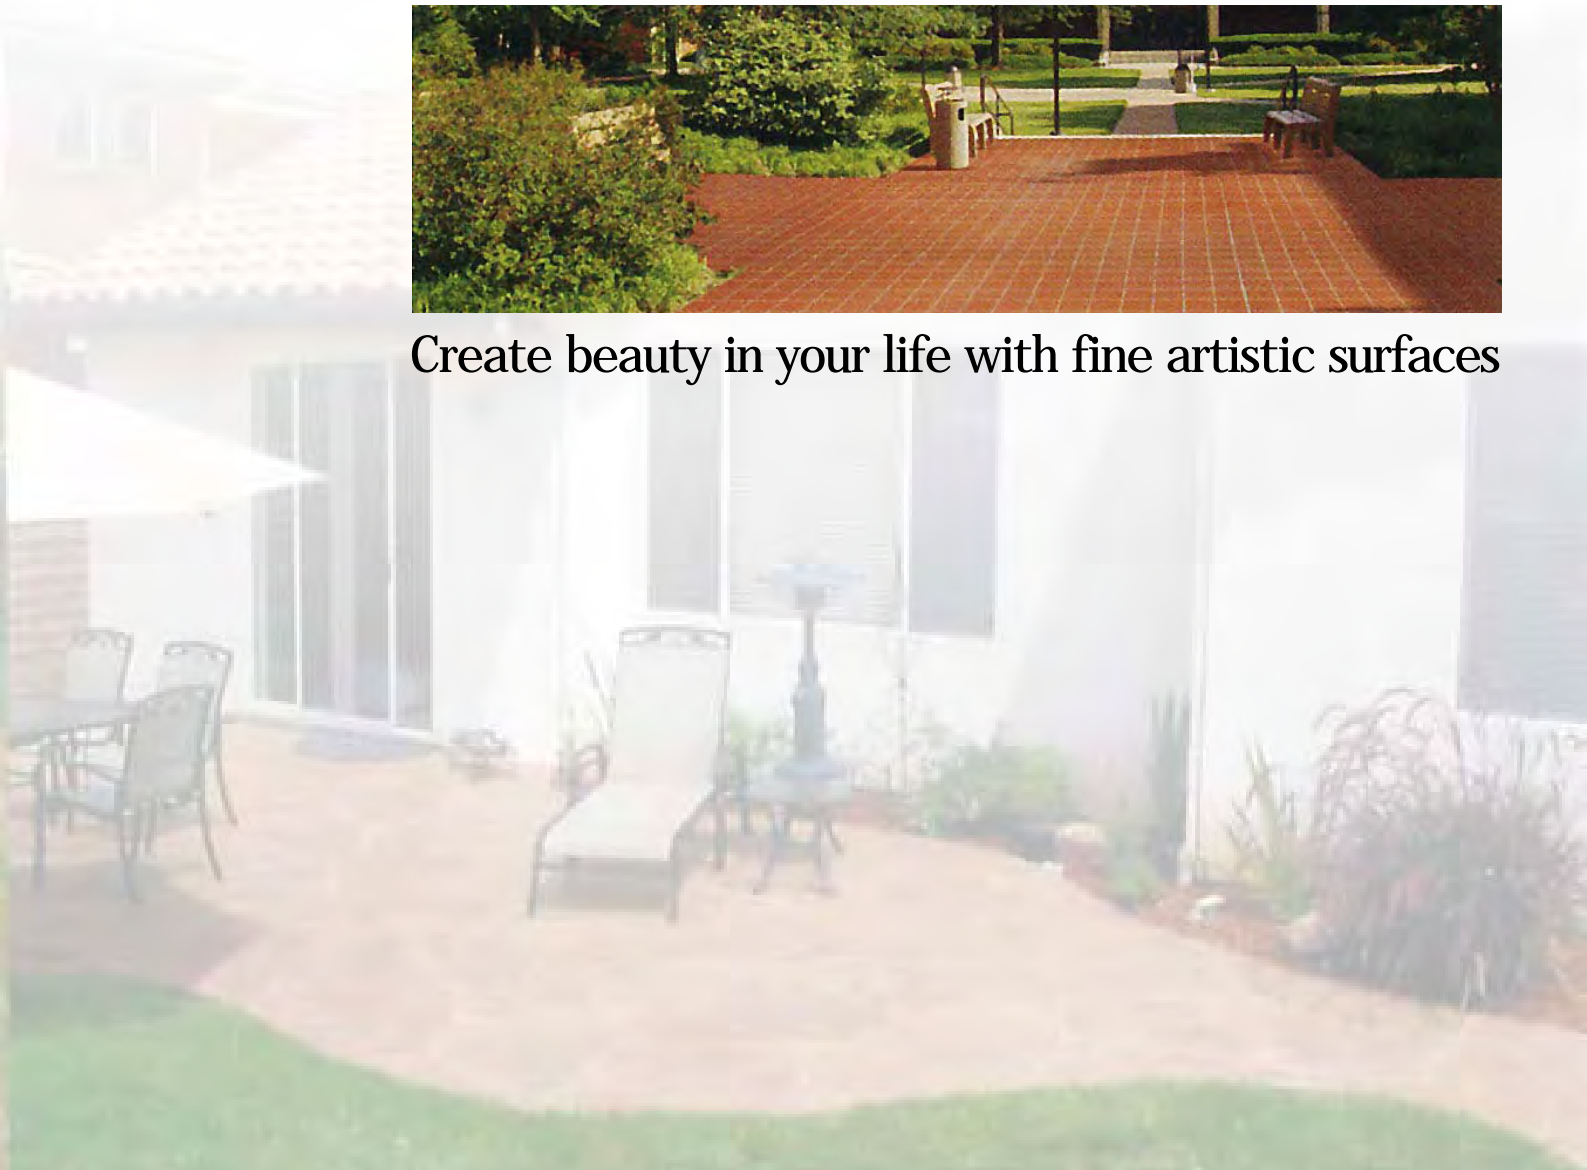

“THE FIBRWRAP® COMPANY”

TYFO® RR

New Architecture in Concrete

Create beauty in your life with fine artistic surfaces

TYFO® RR

New Architecture in Concrete

‘Open A Whole New World of Possibilities.’

Aesthetic, well designed surroundings undoubtedly make a favourable impression on visitors to areas such as shopping centres, hotels, airport terminals, showrooms and retail outlets. One of the most effective ways of transforming even the most mundane of buildings into a highly attractive, welcoming environment is to install a decorative wall and flooring system. Not only will it bring quality and prestige to the structure, it will also offer maximum return on your investment by